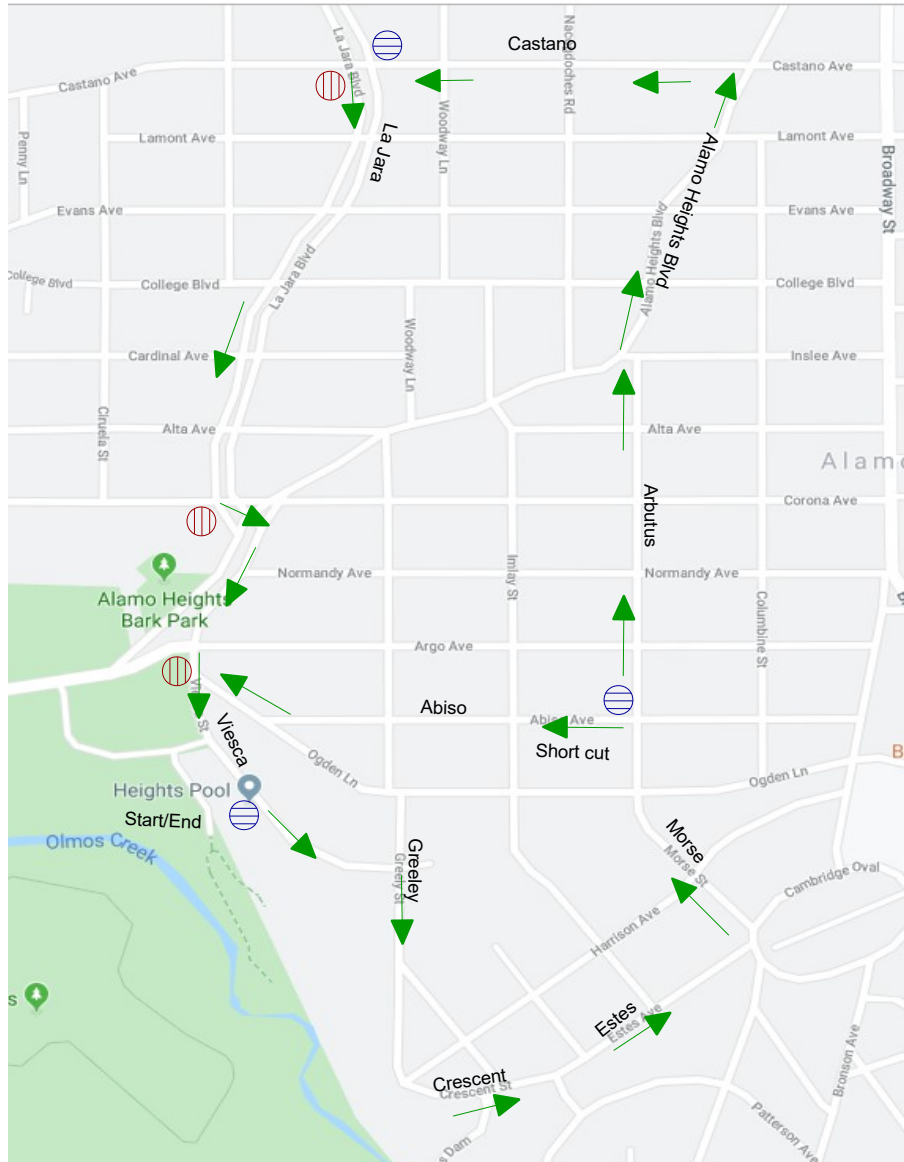

FIESTA® POOCH PARADE ROUTE MAP

—▶ Parade Route

⊕ Rest/Water Stop

⊗ Pet Waste Station